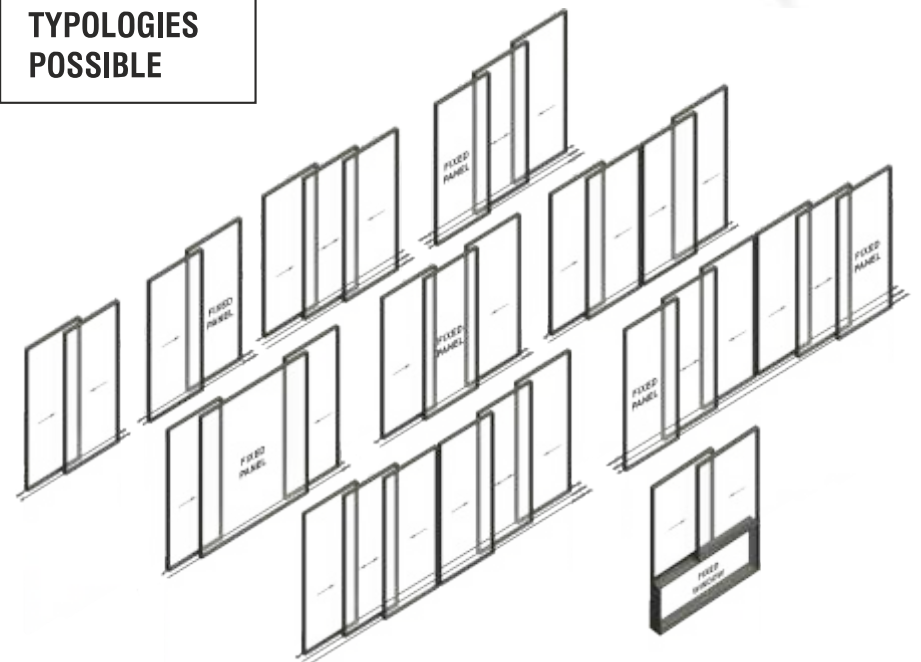

* Above data are for reference purpose only. It is advisable to take prior confirmation from the technical department.
~ Not Recommended

**INTERLOCK
TOP-VIEWS**

**TYOLOGIES
POSSIBLE**

LOTUS

Torfenster Lotus series is non insulated sliding series. This system is suitable for both sliding window and sliding doors. It is a great choice for both traditional and contemporary style home. Lotus series provide excellent energy efficiency & insulation with European quality standard which can be further improved when paired with an specific glazing solution. Torfenster Lotus series come with aesthetically pleasing design and it is available with a wide variety style and configurations to suit any requirement.