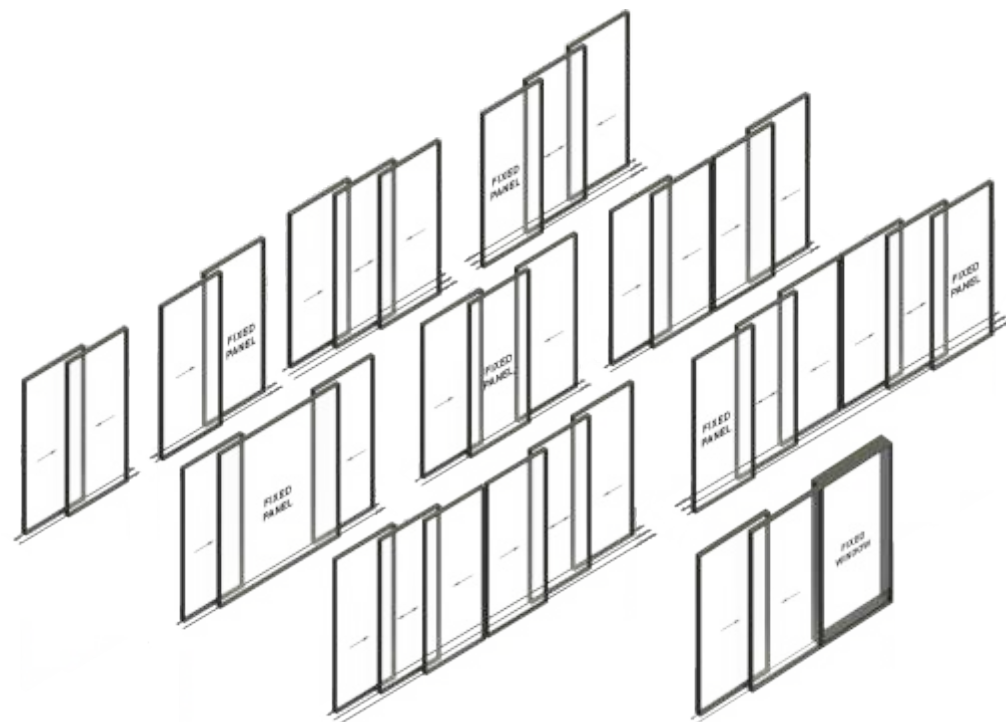

Torfenster®
Doors & Windows