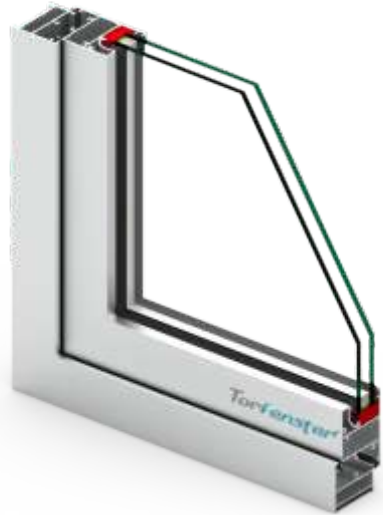

SYSTEM TECHNICAL SPECIFICATION

CRYSTAL

PROFILE ALLOY 6060/6063

GLASS THICKNESS (mm) 5-24

GLAZING EMPLOYMENT - GLAZING BEAD CUT 90°

MAX WIDTH SHUTTER*(mm) 762

MAX HEIGHT SHUTTER* (mm) 1830

MULTI LOCKING ✓

SINGLE LOCKING NA