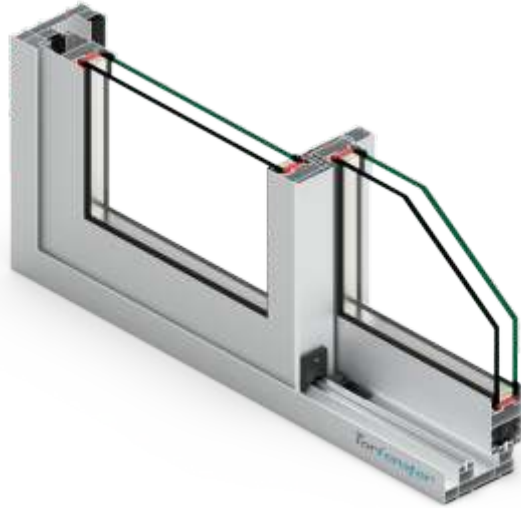

Hurricane Bar

An additional element of a door that allows it resist to wind

Meshed Pane

Comes with an option to have meshed pane to prevent insects

15 Years Guarantee on Surface Finish

Our powder coating can last upto 15 years without any kind of peels off.