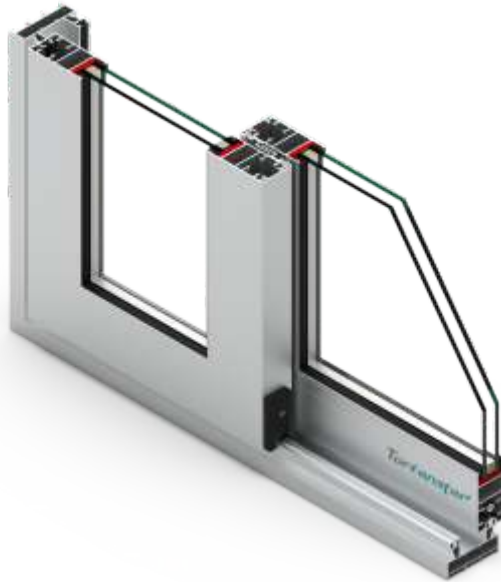

SYSTEM TECHNICAL SPECIFICATION	LOTUS
PROFILE ALLOY	6060/6063
GLASS THICKNESS (MM)	5-21
GUIDE RAIL	✓
MAX SQM/SHUTTER*	3.15
MAX HEIGHT SHUTTER*(mm)	2400
MULTI LOCKING	✓