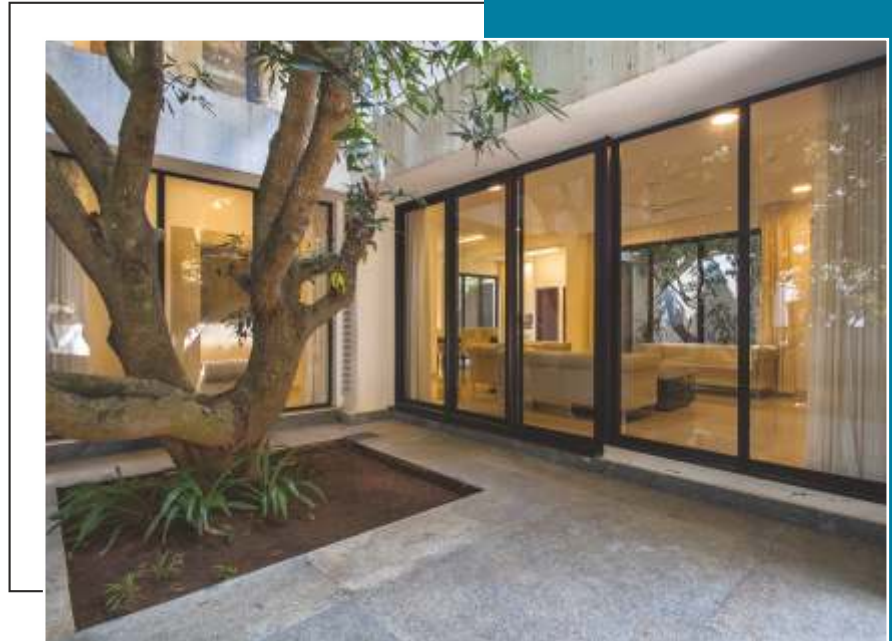

SYSTEM TECHNICAL SPECIFICATION	LOTUS
PROFILE ALLOY	6060/6063
GLASS THICKNESS (MM)	5-21
GUIDE RAIL	✓
MAX SQM/SHUTTER*	3.15
MAX HEIGHT SHUTTER*(mm)	2400
MULTI LOCKING	✓