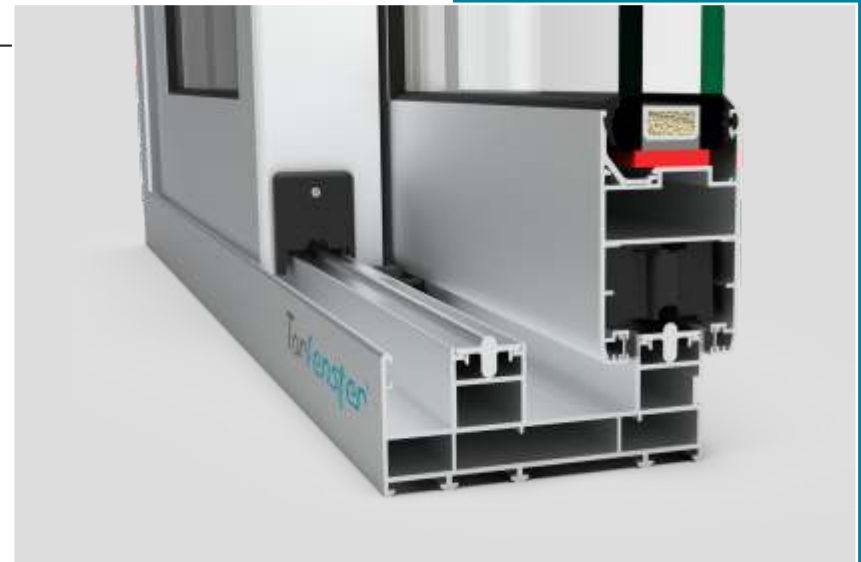

SYSTEM TECHNICAL SPECIFICATION ORCHID PLUS

PROFILE ALLOY 6060/6063

GLASS THICKNESS (mm) 12-36

GUIDE RAIL ✓

MAX SQM/SHUTTER* 8.3

MAX HEIGHT SHUTTER*(mm) 3600

MULTI LOCKING ✓

* Above data are for reference purpose only. It is advisable to take prior confirmation from the technical department.