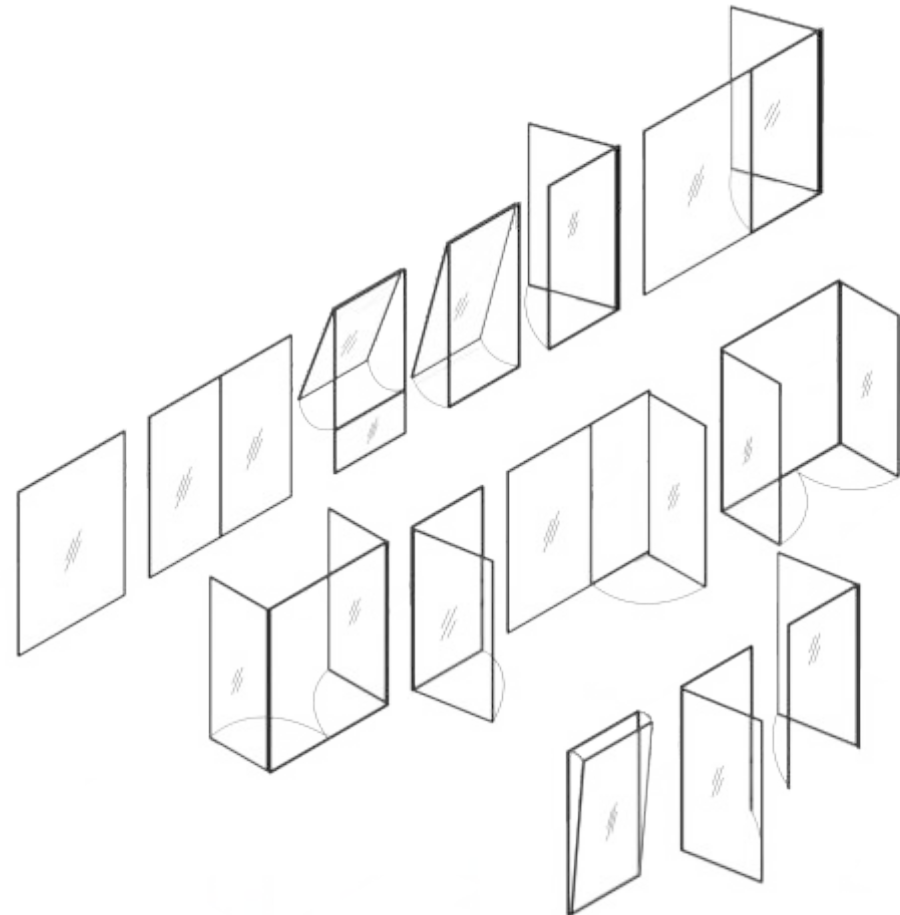

APPLICATION & SECTION DETAILS

		WINDOW	DOOR	FIXED
SHUTTER* (mm)	HEIGHT	71	93	NA
FRAME* (mm)	HEIGHT	42	54	42-54
	WIDTH	58	58	58

* Above data are for reference purpose only. It is advisable to take prior confirmation from the technical department.

TYOLOGIES POSSIBLE