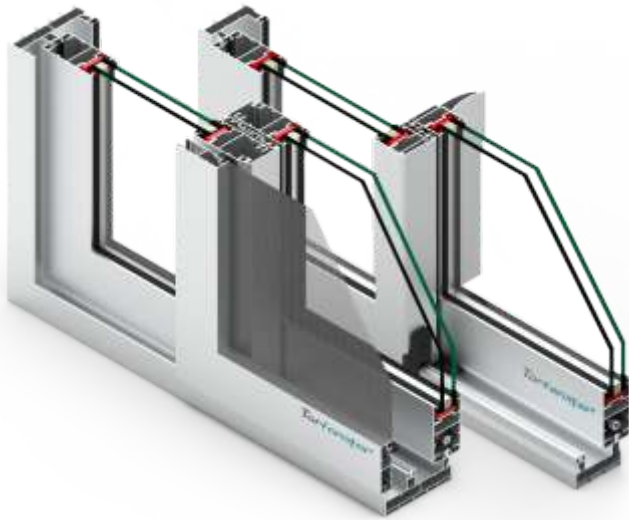

Hurricane Bar

An additional element of a door that allows it resist to wind

Meshed Pane

Comes with an option to have meshed pane to prevent insects

15 Years Guarantee on Surface Finish

Our powder coating can last upto 15 years without any kind of peels off.