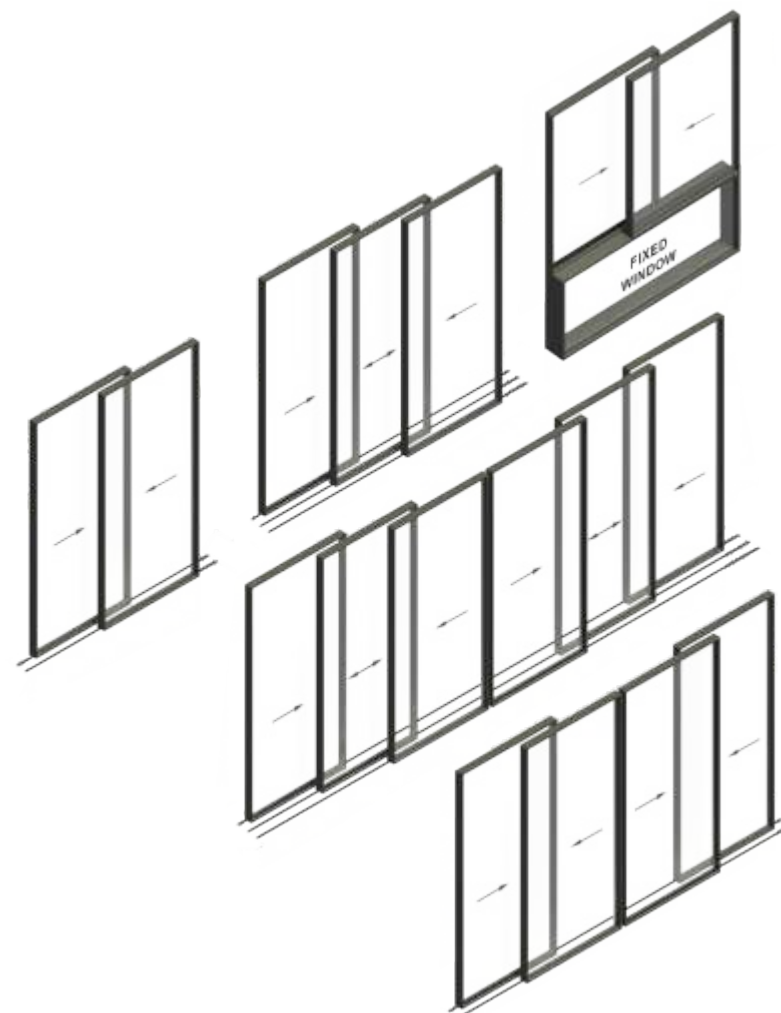

APPLICATION & SECTION DETAILS

LOTUS

SHUTTER* (mm)	HEIGHT	64
FRAME* (mm)	HEIGHT	38
	2T2P	63
	2T2P + MESH	87
FRAME WIDTH - MIN*(mm)	3T3P	106
	3T3P + MESH	130
	2T2P + H MESH	106
SIGHTLINE AT INTERLOCK*(mm)		66
CENTER MEETING*(mm)	2T4P	133
HURRICANE BAR		✓

* Above data are for reference purpose only. It is advisable to take prior confirmation from the technical department.

TYPOLOGIES POSSIBLE