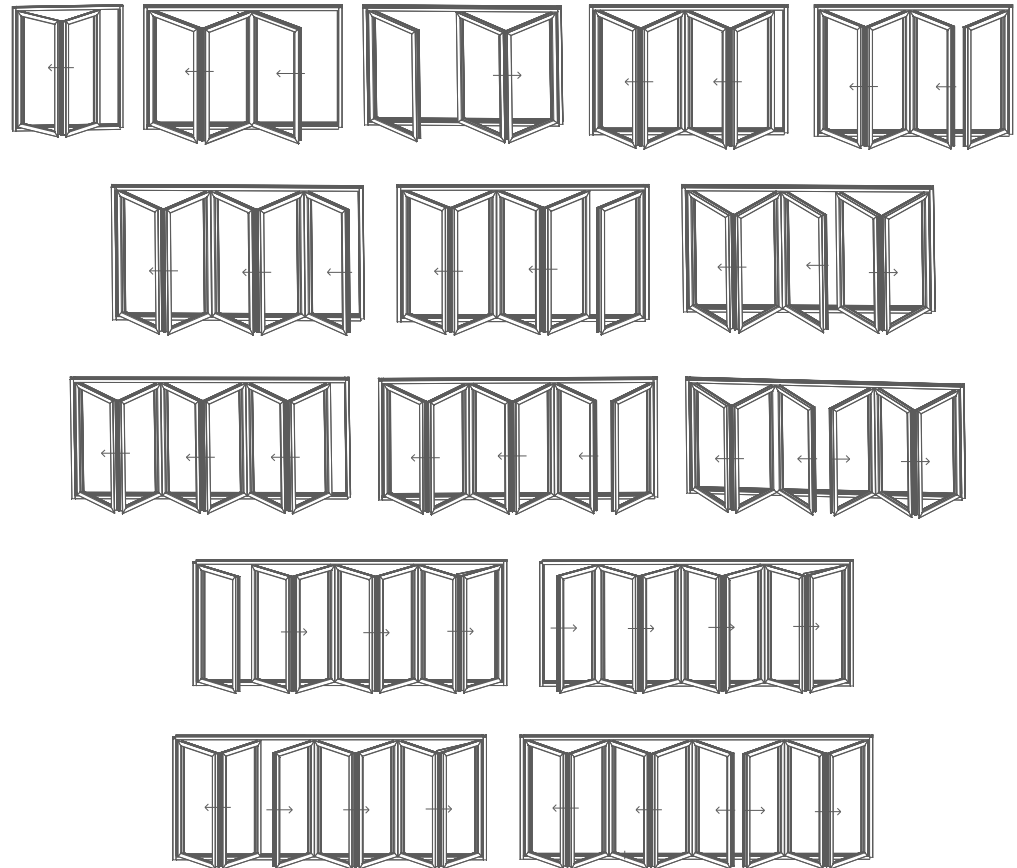

APPLICATION & SECTION DETAILS

SLIDE & FOLD

SHUTTER* (mm)	HEIGHT	60
FRAME* (mm)	HEIGHT	51
FRAME WIDTH-MIN* (mm)	WIDTH	71
SIGHT LINE FRAME & SHUTER* (mm)		90
SIGHT LINE AT FOLD* (mm)		128
THRESHOLD HEIGHT AT BOTTOM* (mm)		14

* Above data are for reference purpose only. It is advisable to take prior confirmation from the technical department.

TYOLOGIES POSSIBLE